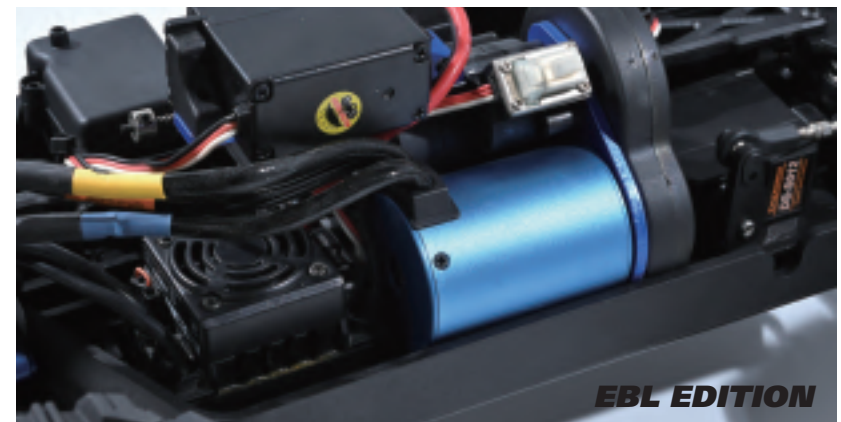

# Megre% ELECTRIC 4WD STADIUM TRUCK

**FAST, FUN AND EASY DRIFT ACTION!**

RH1073 BRUSHED  
RH1074 BRUSHLESS

**EBL EDITION**

**SS**

SUPER GRIP

POWERFUL OFF-ROAD