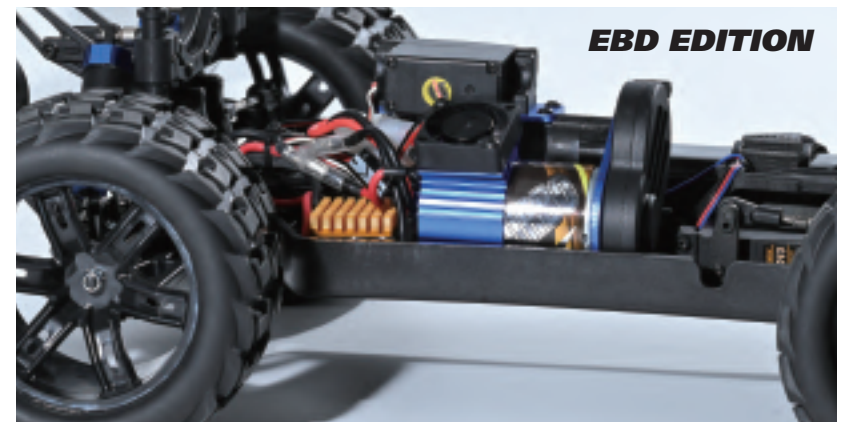

# Megre% ELECTRIC 4WD STADIUM TRUCK

**FAST, FUN AND EASY DRIFT ACTION!**

RH1073 BRUSHED  
RH1074 BRUSHLESS

**EBL EDITION**

**SS**

SUPER GRIP

POWERFUL OFF-ROAD