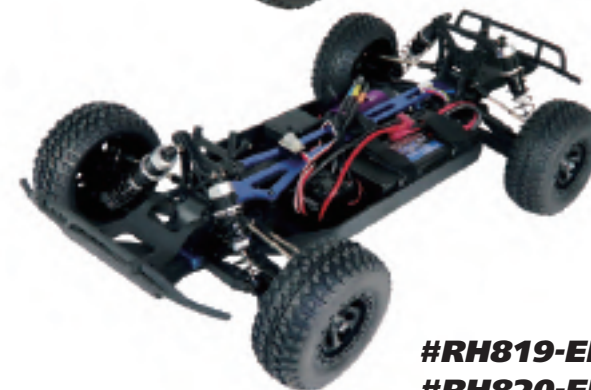

## SHORT COURSE TRUCK

1:10  
SCALE

ELECTRIC

OIL FILLED METAL SHOCKS

WATER  
RESISTANT

**RTR**

READY  
TO RUN

PREPAINTED BODYSHELL

CRASH-RESISTANT  
PVC CAR SHELL

**4WD**  
FOUR WHEEL DRIVE

**2.4GHz**  
RADIO SYSTEM

#RH1043-EBD

#RH1045-EBL

#RH819-EBD

#RH820-EBL