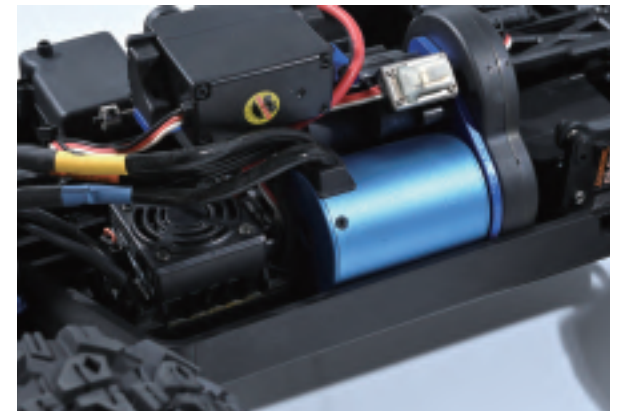

NIZAR
DOMINANT DRIVE

BRUSHLESS
65KM

RH1071 BRUSHED
RH1072 BRUSHLESS

1:10 SCALE

ELECTRIC

FOUR-WHEEL DRIVE

2.4G HZ

2.4Hz RADIO

THE MAXIMUM ANGLE IS 60°