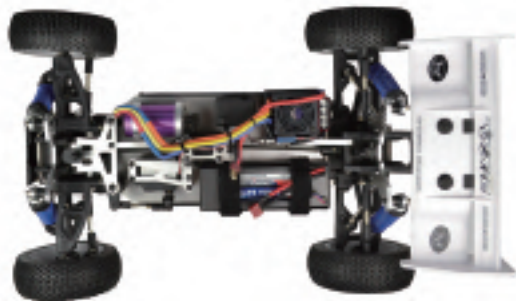

VRX-2

4WD
FOUR WHEEL DRIVE

2.4GHz
RADIO SYSTEM

Brushless

#RH812

3S or 4S

SCALE ELECTRIC FOUR-WHEEL DRIVE ON-ROAD

A large, detailed image of the VRX-2 RC car on a track. The car is shown from a three-quarter front view, highlighting its white body with orange and black graphics, blue suspension, and white wheels. The background features a scenic landscape with mountains and a cloudy sky.