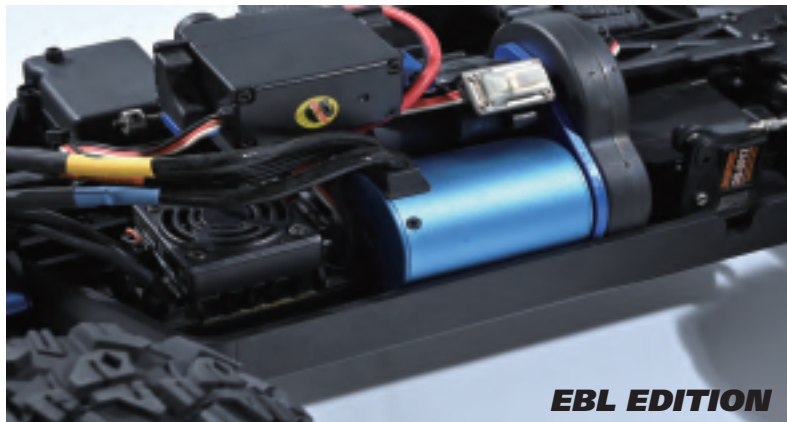

# SPRINT

RH1016 BRUSHED  
RH1017 BRUSHLESS

- 1:10 SCALE
- ELECTRIC
- FOUR-WHEEL DRIVE
- 2.4G HZ 2.4GHz RADIO

**EBD EDITION**

**EBL EDITION**

#10741

**EBD EDITION**

**EBL EDITION**